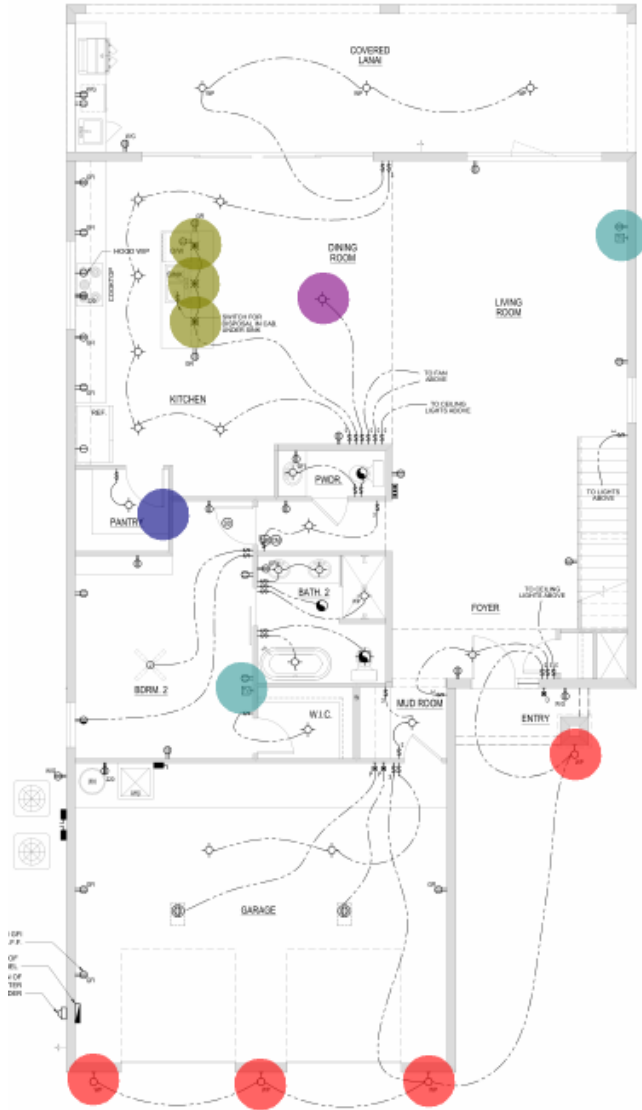

Windows

Interior Railing

# INTERIOR SELECTIONS

Lot 78 - 16009 Vetta Dr, Montverde - FL 34756

4210 LB Mcleod Rd Suite 101  
Orlando, FL 32811

1<sup>st</sup> Floor Plan

2<sup>nd</sup> Floor Plan

- Kitchen Pendant - 3
- Coach Lights - 5
- Dining Chandelier - 1
- TV - 5
- ONQ - 1