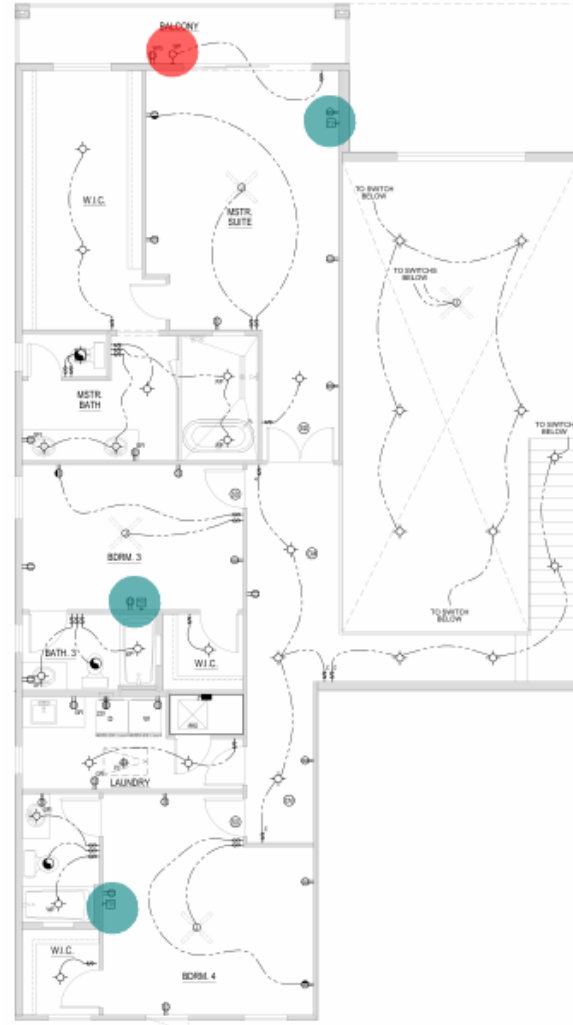

# INTERIOR SELECTIONS

Lot 78 - 16009 Vetta Dr, Montverde - FL 34756

4210 LB Mcleod Rd Suite 101  
Orlando, FL 32811

1<sup>st</sup> Floor Plan

2<sup>nd</sup> Floor Plan

- Kitchen Pendant - 3
- Coach Lights - 5
- Dining Chandelier - 1
- TV - 5
- ONQ - 1

# LIGHTING SELECTIONS

Lot 78 - 16009 Vetta Dr, Montverde - FL 34756

4210 LB Mcleod Rd Suite 101  
Orlando, FL 32811

1<sup>st</sup> Floor Plan

2<sup>nd</sup> Floor Plan

- Paver
- Tile
- Engineered Wood
- Carpet