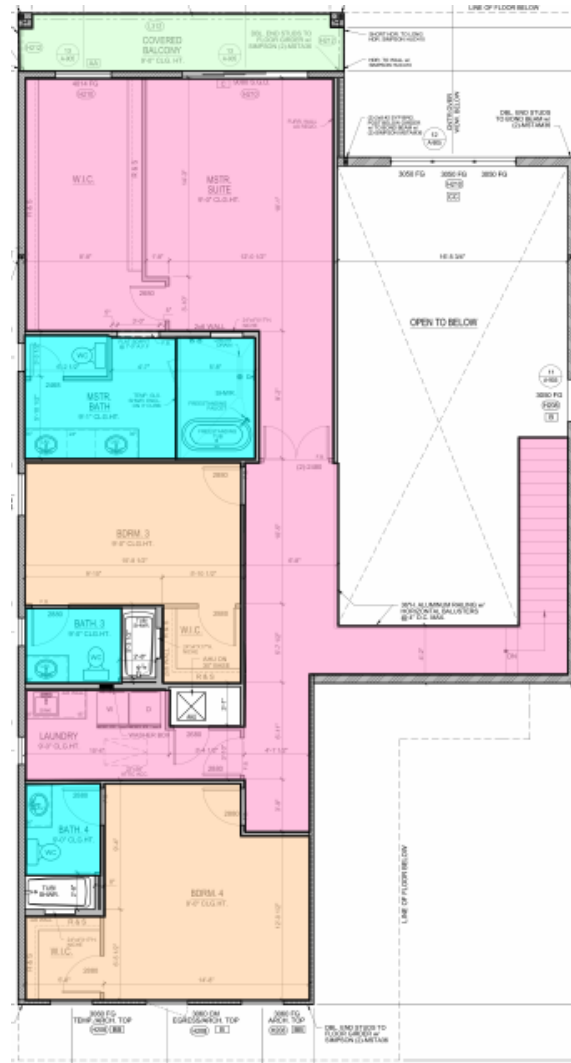

# LIGHTING SELECTIONS

Lot 78 - 16009 Vetta Dr, Montverde - FL 34756

4210 LB Mcleod Rd Suite 101  
Orlando, FL 32811

1<sup>st</sup> Floor Plan

2<sup>nd</sup> Floor Plan

- Paver
- Tile
- Engineered Wood
- Carpet